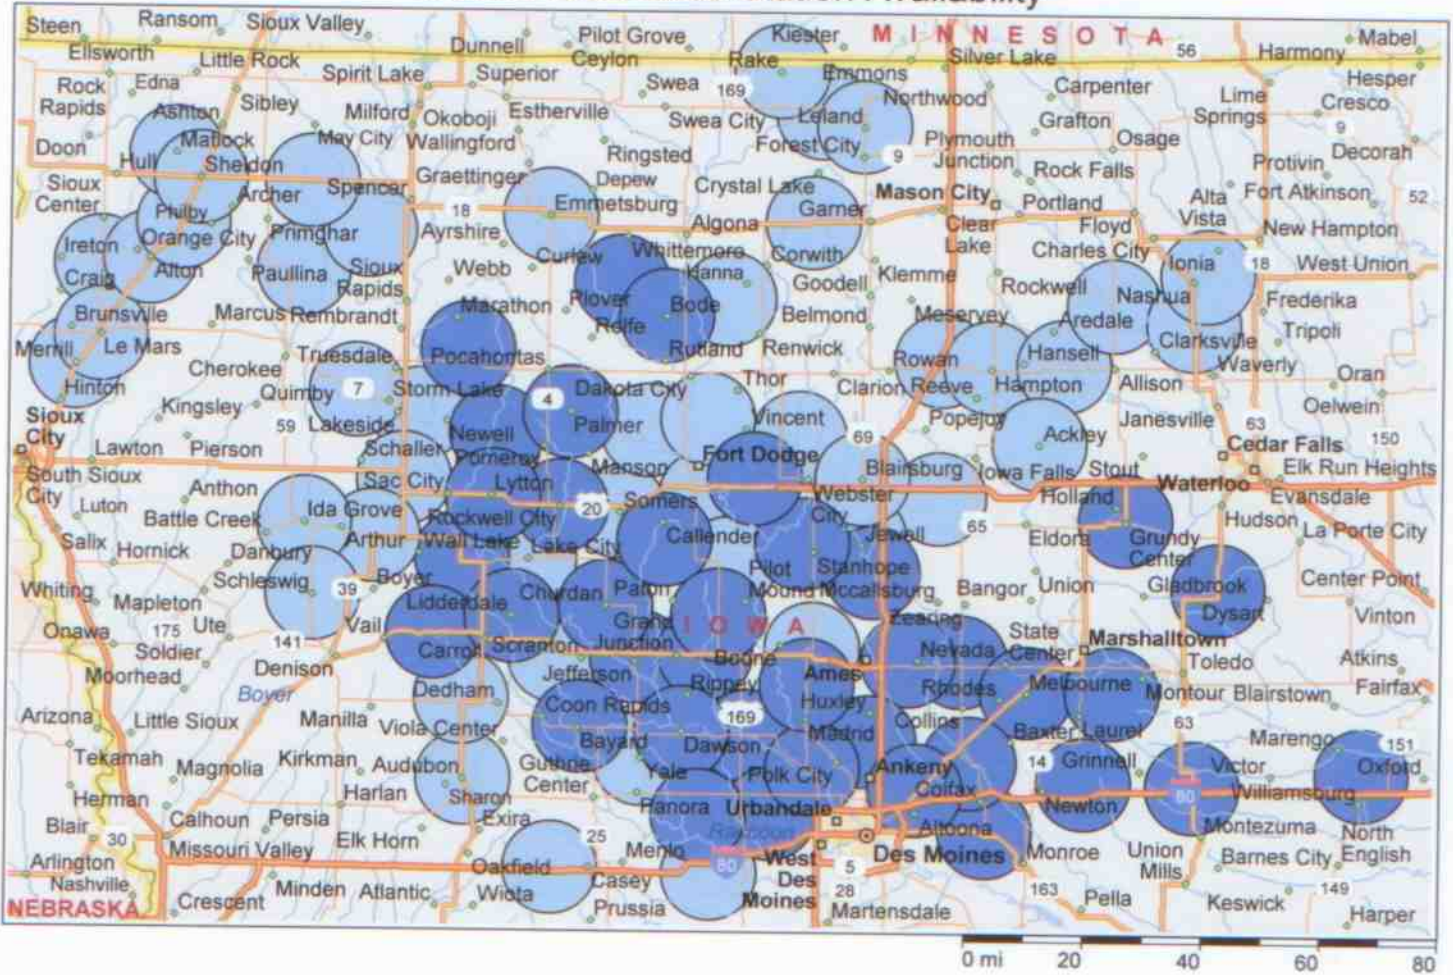

# RTK of Iowa Base Station Availability

Current Availability       Future Availability

Indicated area is 8 mile radius from base station.

# RTK of Iowa Base Station Availability

Copyright © and (P) 1998-2006 Microsoft Corporation and/or its suppliers. All rights reserved. <http://www.microsoft.com/maps/>  
 Portions © 1990-2005 IntelliShield Software Corporation. All rights reserved. Certain mapping and direction data © 2005 NAVTEQ. All rights reserved. The data for areas of Canada includes information taken with permission from Canadian authorities, including © Her Majesty the Queen in Right of Canada, © Queen's Printer for Ontario. NAVTEQ and NAVTEQ ON BOARD are trademarks of NAVTEQ. © 2005 Tele Atlas North America, Inc. All rights reserved. Tele Atlas and Tele Atlas North America are trademarks of Tele Atlas, Inc.

# RTK of Iowa Base Station Availability

Copyright © and (P) 1998-2006 Microsoft Corporation and/or its suppliers. All rights reserved. <http://www.microsoft.com/maps/>  
 Portions © 1990-2005 IntelliShield Software Corporation. All rights reserved. Certain mapping and direction data © 2005 NAVTEG. All rights reserved. The Data for areas of Canada includes information taken with permission from Canadian authorities, including © Her Majesty the Queen in Right of Canada, © Queen's Printer for Ontario, NAVTEG and NAVTEG ON BOARD are trademarks of NAVTEG. © 2005 Tele Atlas North America, Inc. All rights reserved. Tele Atlas and Tele Atlas North America are trademarks of Tele Atlas, Inc.