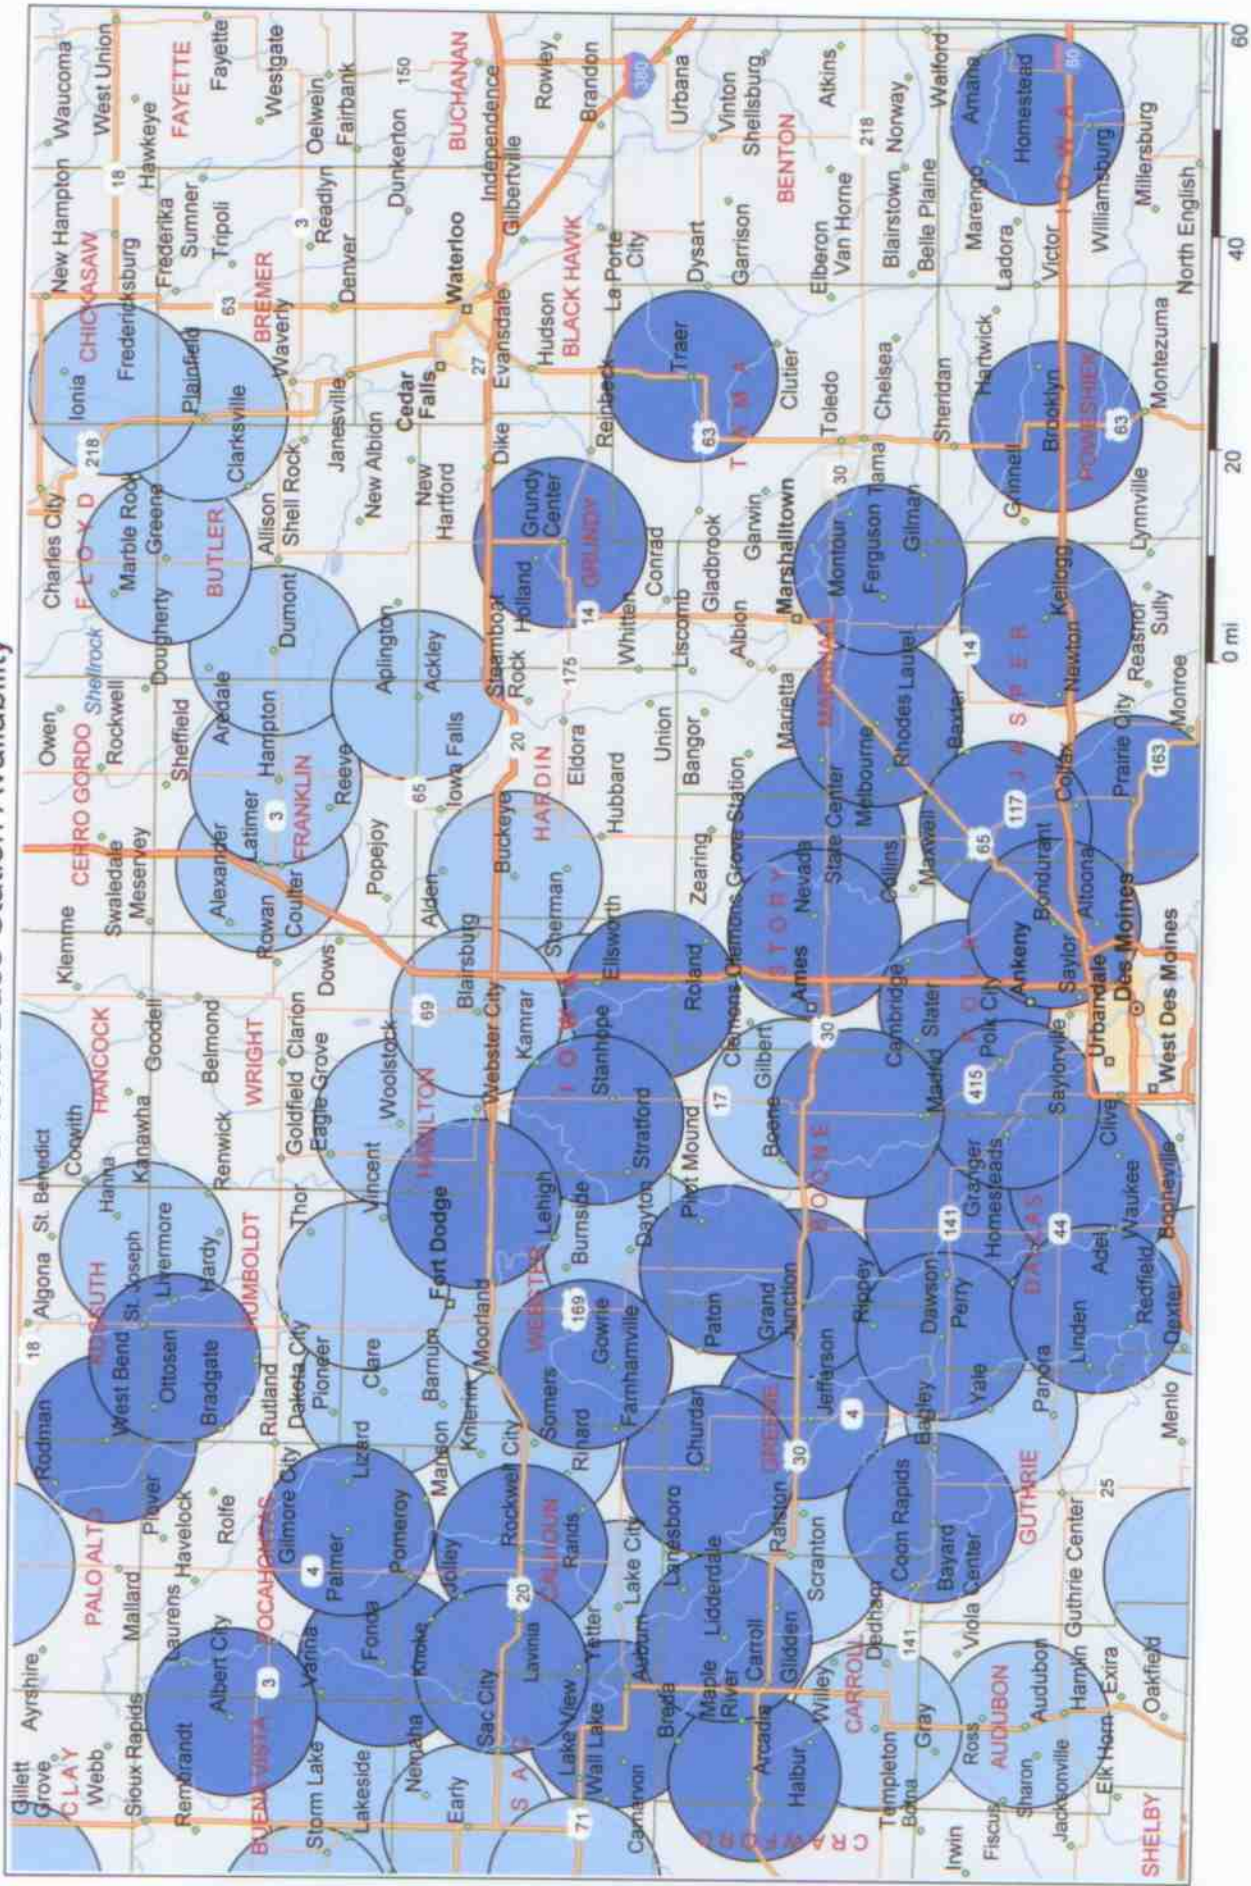

RTK of Iowa Base Station Availability

Copyright © and (P) 1998-2006 Microsoft Corporation and/or its suppliers. All rights reserved. <http://www.microsoft.com/maps/>
Portions © 1990-2005 IntelliShield Software Corporation. All rights reserved. Certain mapping and direction data © 2005 NAVTEG. All rights reserved. The Data for areas of Canada includes information taken with permission from Canadian authorities, including © Her Majesty the Queen in Right of Canada, © Queen's Printer for Ontario, NAVTEG and NAVTEG ON BOARD are trademarks of NAVTEG. © 2005 Tele Atlas North America, Inc. All rights reserved. Tele Atlas and Tele Atlas North America are trademarks of Tele Atlas, Inc.