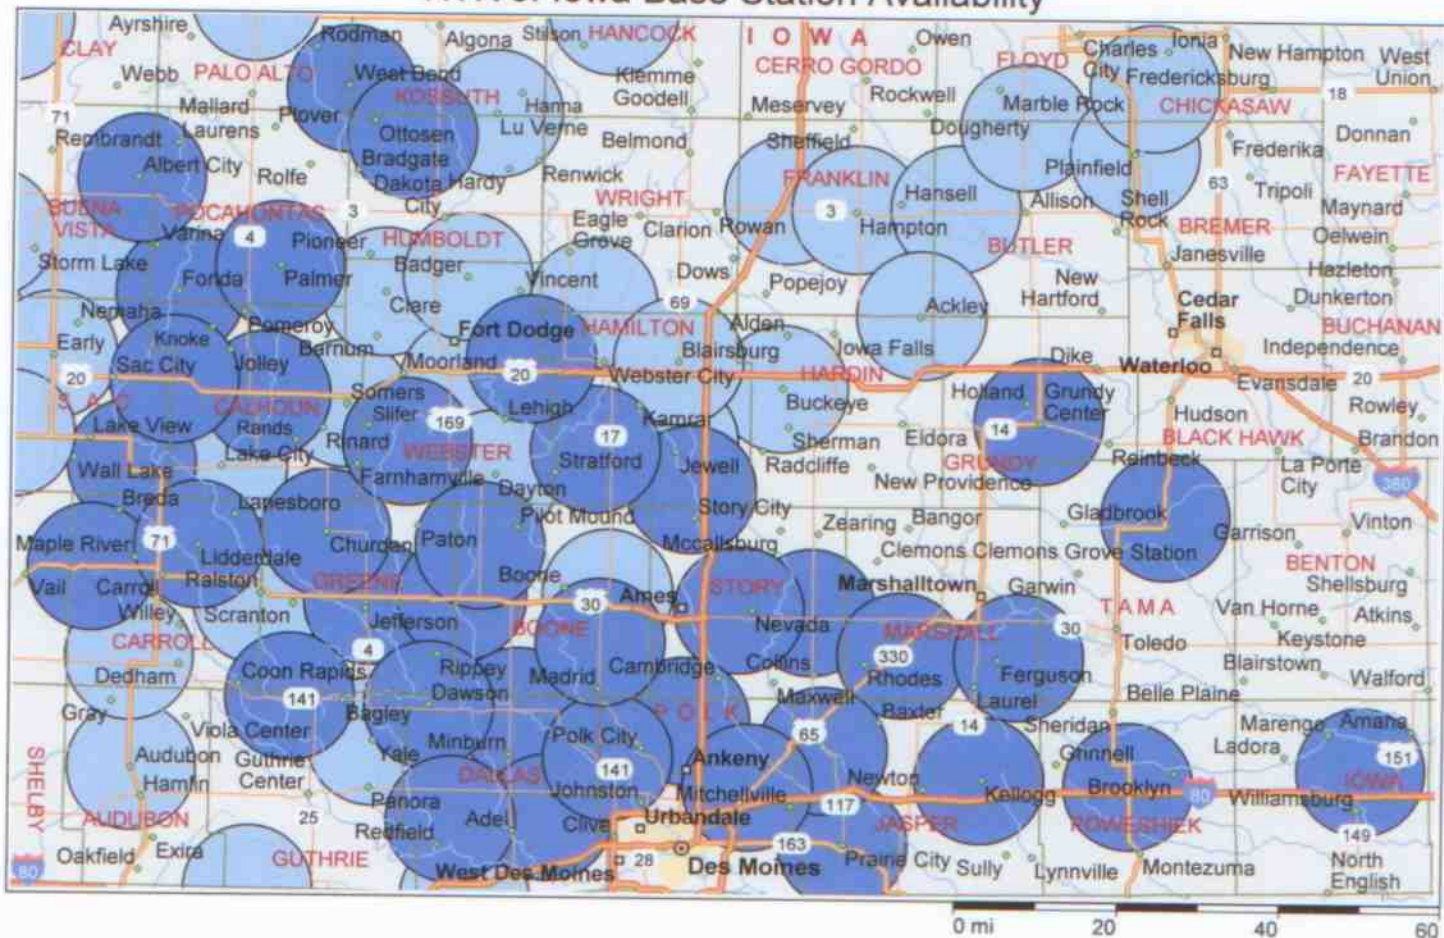

# RTK of Iowa Base Station Availability

Current Availability       Future Availability

Indicated area is 8 mile radius from base station.

# RTK of Iowa Base Station Availability

Copyright © and (P) 1998-2006 Microsoft Corporation and/or its suppliers. All rights reserved. <http://www.microsoft.com/maps/>  
 Portions © 1990-2005 IntelliShield Software Corporation. All rights reserved. Certain mapping and direction data © 2005 NAVTEQ. All rights reserved. The data for areas of Canada includes information taken with permission from Canadian authorities, including © Her Majesty the Queen in Right of Canada, © Queen's Printer for Ontario. NAVTEQ and NAVTEQ ON BOARD are trademarks of NAVTEQ. © 2005 Tele Atlas North America, Inc. All rights reserved. Tele Atlas and Tele Atlas North America are trademarks of Tele Atlas, Inc.

# RTK of Iowa Base Station Availability

Copyright © and (P) 1998-2006 Microsoft Corporation and/or its suppliers. All rights reserved. <http://www.microsoft.com/maps/>  
 Portions © 1990-2005 IntelliShield Software Corporation. All rights reserved. Certain mapping and direction data © 2005 NAVTEG. All rights reserved. The Data for areas of Canada includes information taken with permission from Canadian authorities, including © Her Majesty the Queen in Right of Canada, © Queen's Printer for Ontario, NAVTEG and NAVTEG ON BOARD are trademarks of NAVTEG. © 2005 Tele Atlas North America, Inc. All rights reserved. Tele Atlas and Tele Atlas North America are trademarks of Tele Atlas, Inc.