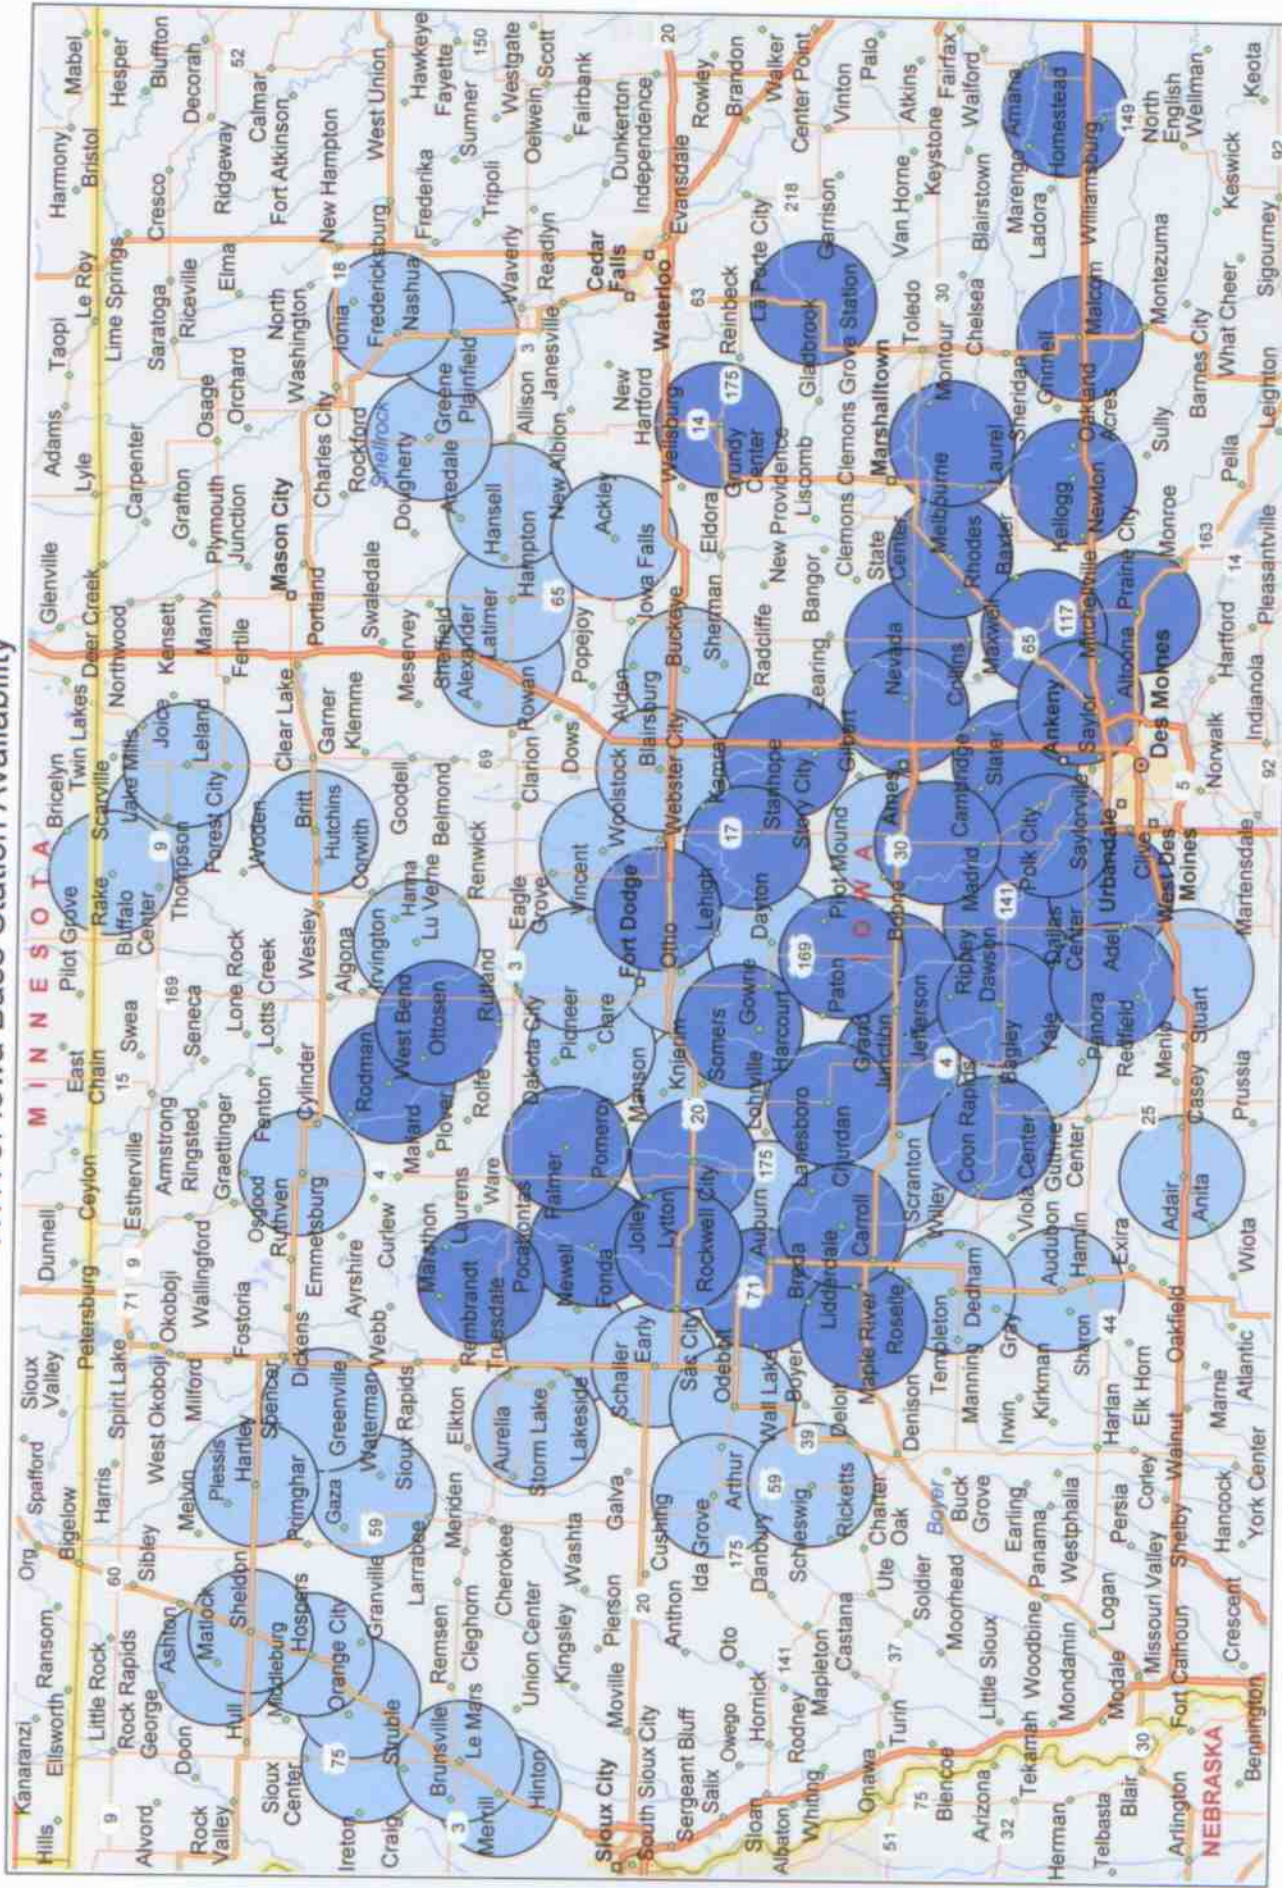

# RTK of Iowa Base Station Availability

Current Availability       Future Availability

Indicated area is 8 mile radius from base station.

# RTK of Iowa Base Station Availability

Copyright © and (P) 1998-2006 Microsoft Corporation and/or its suppliers. All rights reserved. <http://www.microsoft.com/maps/>  
 Portions © 1990-2005 IntelliShield Software Corporation. All rights reserved. Certain mapping and direction data © 2005 NAVTEQ. All rights reserved. The data for areas of Canada includes information taken with permission from Canadian authorities, including © Her Majesty the Queen in Right of Canada, © Queen's Printer for Ontario. NAVTEQ and NAVTEQ ON BOARD are trademarks of NAVTEQ. © 2005 Tele Atlas North America, Inc. All rights reserved. Tele Atlas and Tele Atlas North America are trademarks of Tele Atlas, Inc.

# RTK of Iowa Base Station Availability

Copyright © and (P) 1998-2006 Microsoft Corporation and/or its suppliers. All rights reserved. <http://www.microsoft.com/maps/>  
 Portions © 1990-2005 IntelliShield Software Corporation. All rights reserved. Certain mapping and direction data © 2005 NAVTEG. All rights reserved. The Data for areas of Canada includes information taken with permission from Canadian authorities, including © Her Majesty the Queen in Right of Canada, © Queen's Printer for Ontario, NAVTEG and NAVTEG ON BOARD are trademarks of NAVTEG. © 2005 Tele Atlas North America, Inc. All rights reserved. Tele Atlas and Tele Atlas North America are trademarks of Tele Atlas, Inc.